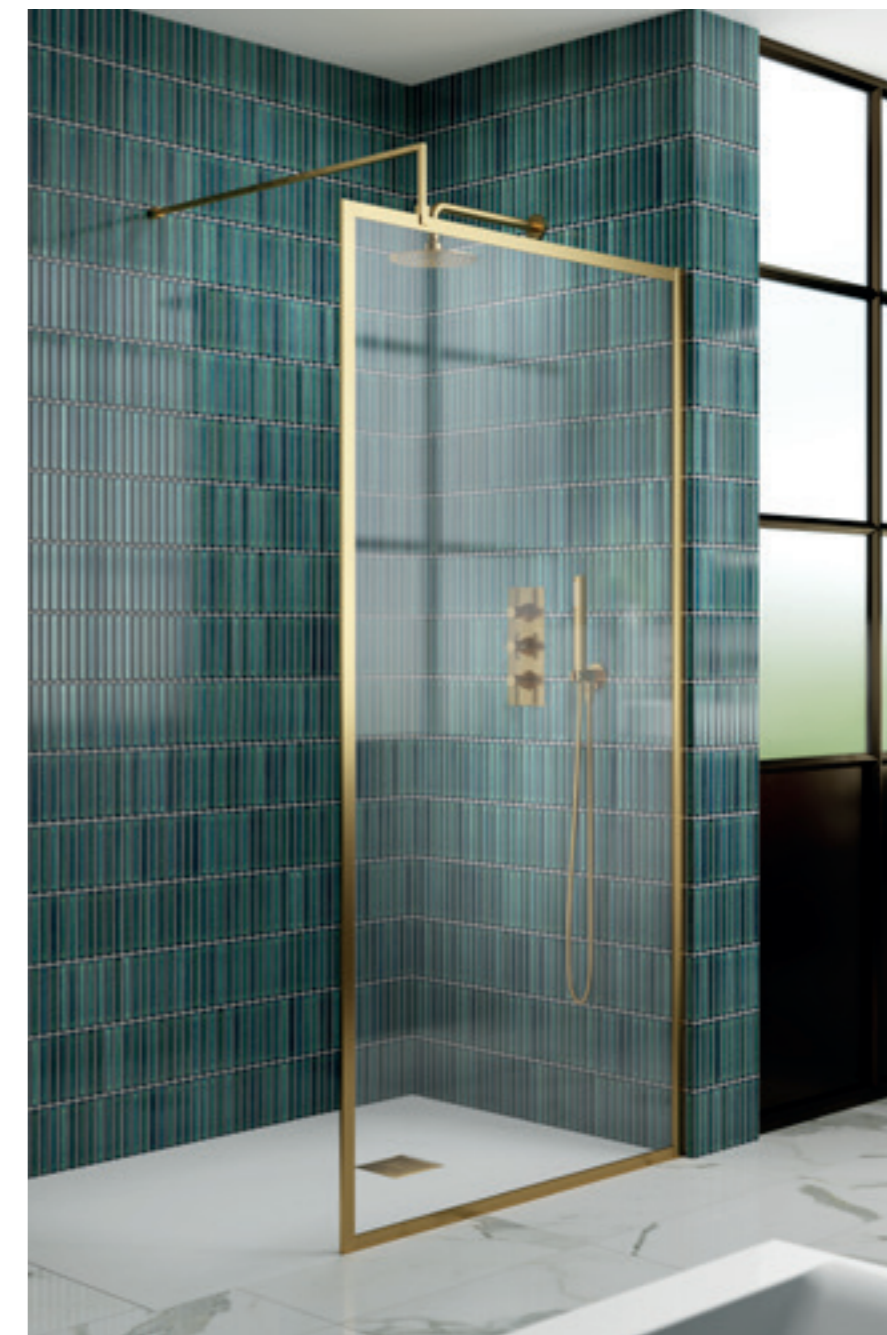

Brushed Brass

Size	Wall Fixed	
700	WRSOBB70	£383.00
760	WRSOBB76	£401.00
800	WRSOBB80	£423.00
900	WRSOBB90	£438.00
1000	WRSOBB10	£491.00
1100	WRSOBB11	£524.00
1200	WRSOBB12	£548.00
1400	WRSOBB14	£615.00

Optional Extras
See page 95

*Must be used with another screen. Adjustment: Approx. 20mm out of true. 'T' joining section supplied with standard support arms.

Full Outer Frame Wetrooms

Black

Size	Wall Fixed	
700	WRFBP1970	£425.00
760	WRFBP1976	£443.00
800	WRFBP1980	£465.00
900	WRFBP1990	£480.00
1000	WRFBP1910	£575.00
1100	WRFBP1911	£608.00
1200	WRFBP1912	£632.00
1400	WRFBP1914	£699.00

Brushed Brass

Size	Wall Fixed	
700	WRFBB1970	£425.00
760	WRFBB1976	£443.00
800	WRFBB1980	£465.00
900	WRFBB1990	£480.00
1000	WRFBB1910	£575.00
1100	WRFBB1911	£608.00
1200	WRFBB1912	£632.00
1400	WRFBB1914	£699.00

Optional Extras
See page 95

Sizes in mm. All prices include VAT. hudsonreed.co.uk

Fluted Wetrooms

Texture, light and luxury

Arched Wetrooms

Black

Size	Wall Fixed	Price
230* Fixed Return	WRSRBP215	£93.00
800	WRSRBP80	£285.00
900	WRSRBP90	£313.00