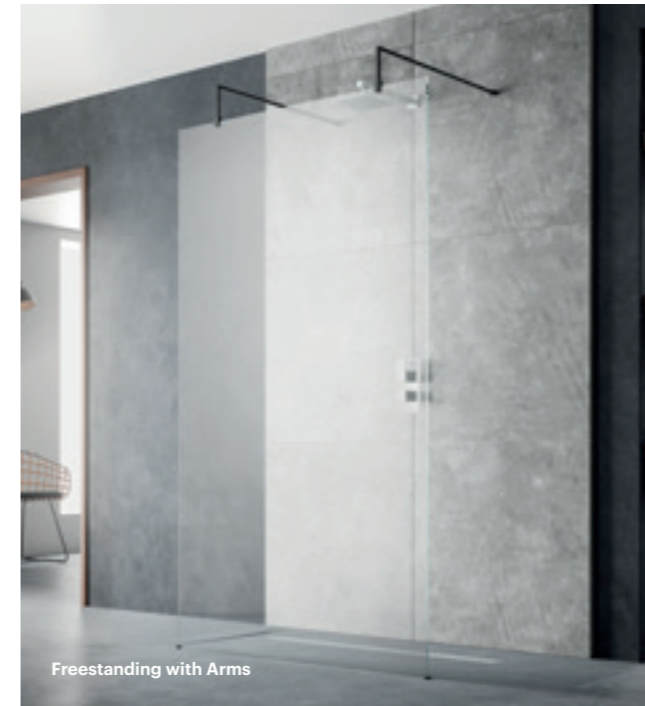

Freestanding with Posts

Freestanding with Arms